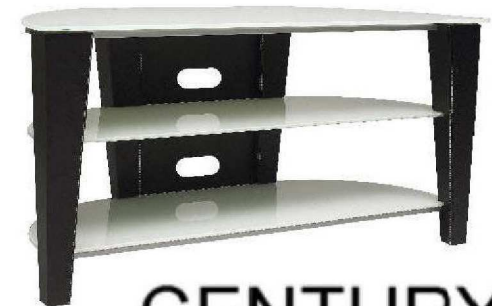

TP TEAM
seit 25 Jahren

CENTURY