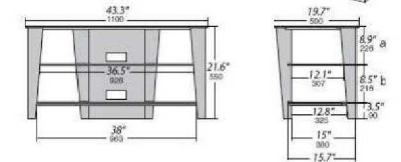

* All products are delivered in flat box.
Accessories : screws kit, mounting instructions, mounting tools.