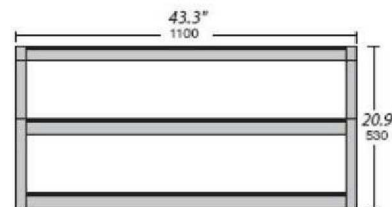

Più AV

Più

Epur 3

Epur 4

Bergen AV Bergen

Structure : MDF and steel.
Shelves : tempered glass.

Colors :
Light oak/black lacquered glass.
Glossy black/black lacquered glass.

Structure : satin brushed steel finish.
Internal shelves : tempered glass.
Wire path. Ball-bearing feet.

Structure : powder coated steel (glossy).
Shelves : black lacquered tempered glass.

Colors :
Light oak/black lacquered glass.
Glossy black/black lacquered glass.
Wenge/white lacquered glass.

Wire path.

Neuheit CODA

ESSE

TP TEAM
seit 25 Jahren

CENTURY

* All products are delivered in flat box.
Accessories : screws kit, mounting instructions, mounting tools.