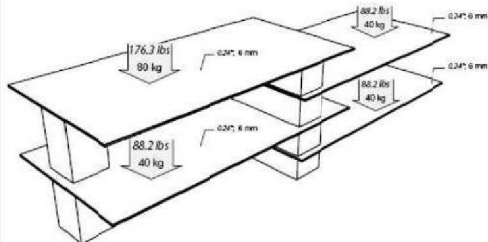

Structure : powder coated steel (glossy).
Shelves : black lacquered tempered glass.

Colors :
Light oak/black lacquered glass.
Glossy black/black lacquered glass.
Wenge/white lacquered glass.

Wire path.

Neuheit CODA