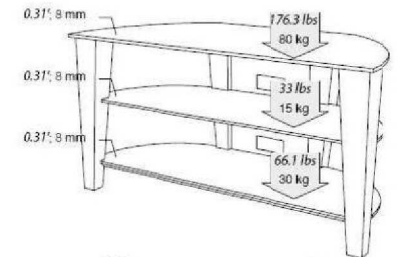

* All products are delivered in flat box.
Accessories : screws kit, mounting instructions, mounting tools.