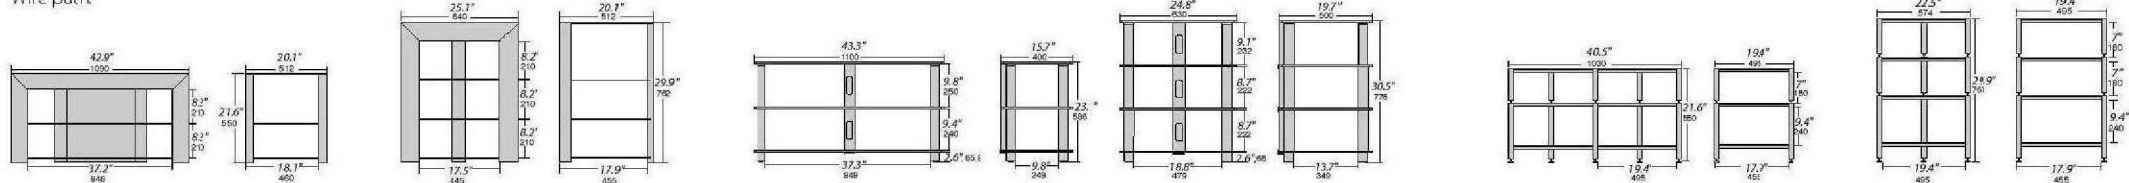

Più AV

Più

Epur 3

Epur 4

Bergen AV Bergen

Structure : MDF and steel.
Shelves : tempered glass.

Colors :
Light oak/black lacquered glass.
Glossy black/black lacquered glass.

Structure : satin brushed steel finish.
Internal shelves : tempered glass.
Wire path. Ball-bearing feet.

Structure : powder coated steel (glossy).
Shelves : black lacquered tempered glass.

Colors :
Light oak/black lacquered glass.
Glossy black/black lacquered glass.
Wenge/white lacquered glass.

Wire path.

Neuheit CODA