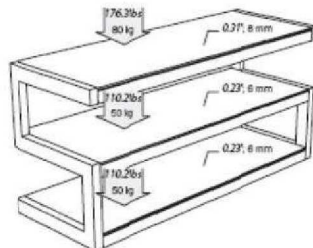

Più AV

Più

Epur 3

Epur 4

Bergen AV Bergen

Structure : MDF and steel.
Shelves : tempered glass.

Colors :
Light oak/black lacquered glass.
Glossy black/black lacquered glass.

Structure : satin brushed steel finish.
Internal shelves : tempered glass.
Wire path. Ball-bearing feet.

Structure : powder coated steel (glossy).
Shelves : black lacquered tempered glass.

Colors :
Light oak/black lacquered glass.
Glossy black/black lacquered glass.
Wenge/white lacquered glass.

Wire path.

Neuheit CODA

ESSE

TP TEAM
seit 25 Jahren

CENTURY

* All products are delivered in flat box.
Accessories : screws kit, mounting instructions, mounting tools.